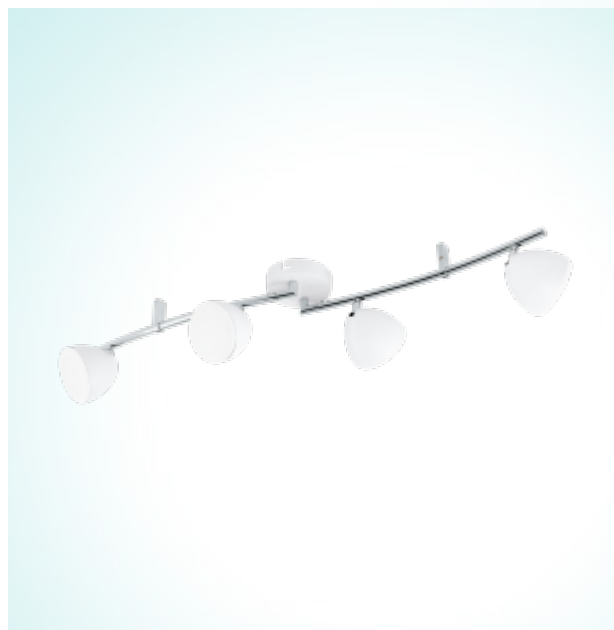

96598

CALVOS

General Information

Article: 96598
Lighting Type: spot
EAN Code: 9002759965983

Dimensions

Depth: 825 mm
Width: 95 mm
Weight: 1.76 kg

Illuminant

Socket: LED
Illuminant: LED
Delivery: incl.
Wattage: 4x 6W
Luminous Flux: 2000 lm
Luminous Colour: 3000K warm white
Average Lifetime: 25,000 h
Energy Efficiency: A+

Material & Colour

Enclosure Material: steel
Enclosure Colour: white
Glass / Shade Material: plastic
Glass / Shade Colour: white

Technical Information

Protection Class: 1
Line Voltage: 220-240V,50/60Hz
Operation Voltage: 220-240V,50/60Hz

LED

Technical changes reserved